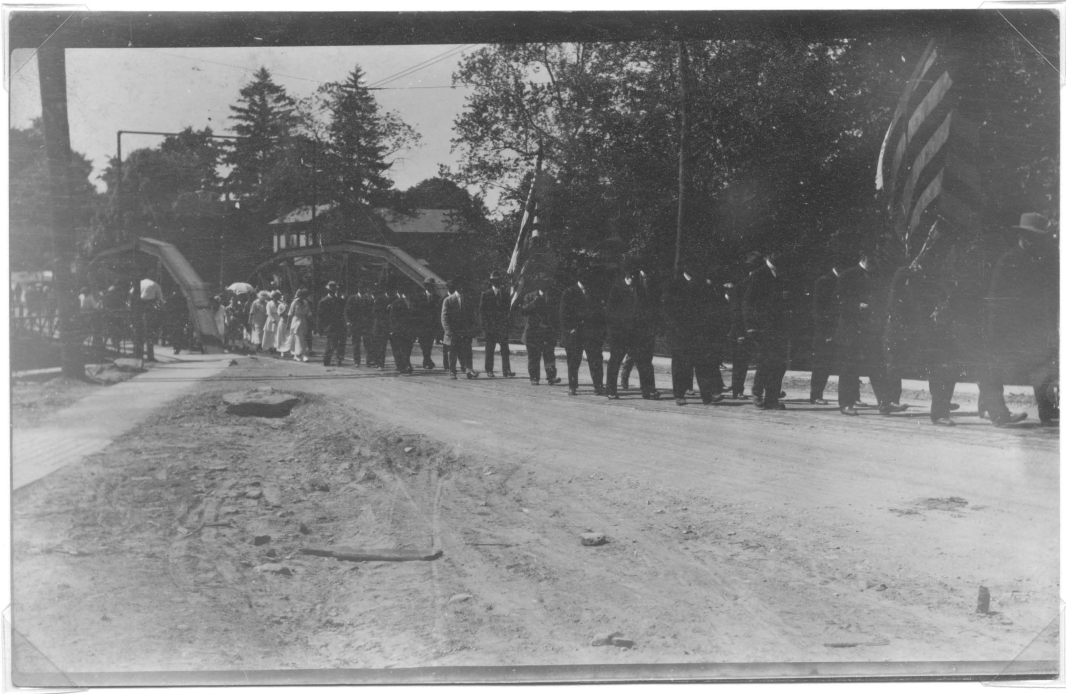

And at low level.

NEAR the 'Grove' now
POLAND MANOR

A county Fair About 1910

MEMORIAL DAY
PARADE
ABOUT
1910

Our Home
and Store

Inside
← Dad
Butcher

Marble-top counter
for meat display.
Coffee grinder at left.
About 1910

Assist.
Butcher
Dick
Fithian

1912 Overland

Dick Fithian at wheel
Uncle Charlie Spitzer
and Brother Carl

Grandma Spitzer
Aunt Ida Kerr
Mother & Carl

(above)

(below)

Overland Automobile 1912 model owned by Smith McCoy

And across the creek
was the Old Mill.

Oxen
used
when
widening
Main St.
1920

My 11th Birthday
Party

Mother
and
Baby
CARR

1, sitting →
2 Mildred Mosley
3 Libby Lewis
MARGE COVER

BACK ROW
FLORENCE COVER
HARRIET KURTZ
BETTY COVER
SOPHIA OLSON
PEARL KERR
HARRIET DAVIS
MRS RUTH LESLIE