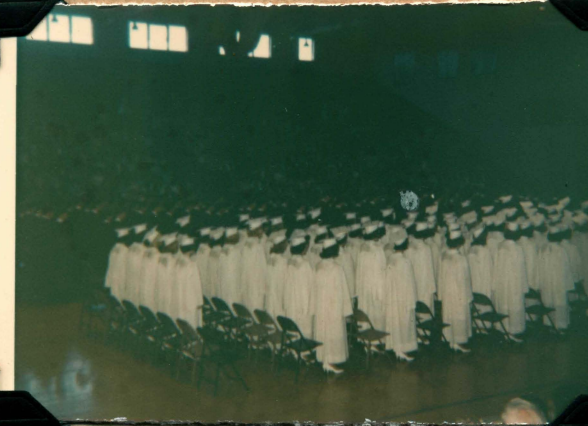

JUN 65

Gayle's
now
an
Alumnae
of
STRUTHERS
High
as of
3 P.M.
June 10
1965

JUN 65

JUN 65

JUN 65

JUN 65

Gayle's
Trophy
for
Editing
the
HOPEWELL

CLASS
of
1965
STRUTHERS
High