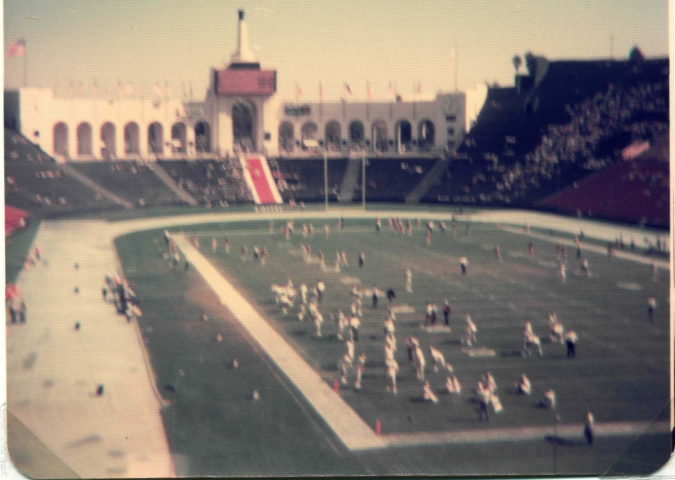

Mark Twain Steamboat

Tom Sawyer's Island

Swiss Family tree house

After a day at
Disneyland!

Gayle's Friend Mrs. Smith

The Rams-Saints Game
7:38 G 14th Sun. the 26th

Some of the 60,771

AT Univ.