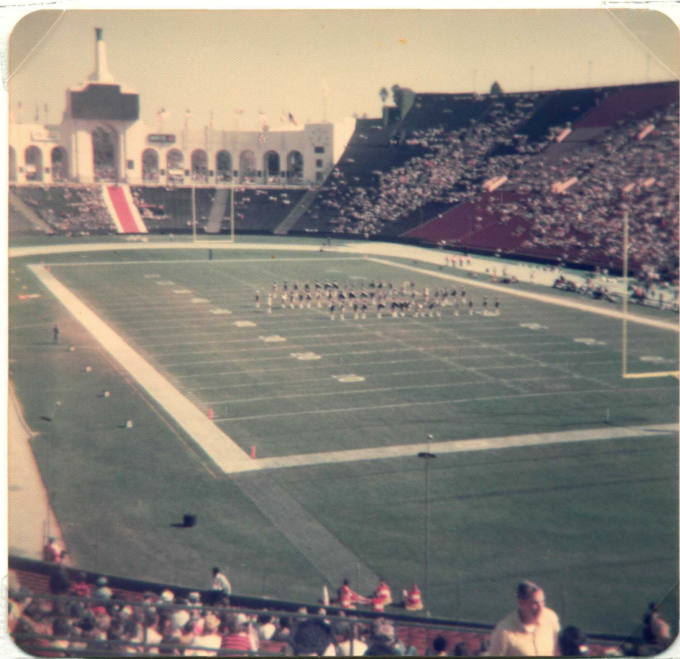

Mark Twain Steamboat

Tom Sawyer's Island

Swiss Family tree house

After a day at
Disneyland!

Gayle's Friend Mrs. Smith

The Rams-Saints Game
7:38 G 14th Sun. the 26th

Some of the 60,771

AT Univ.