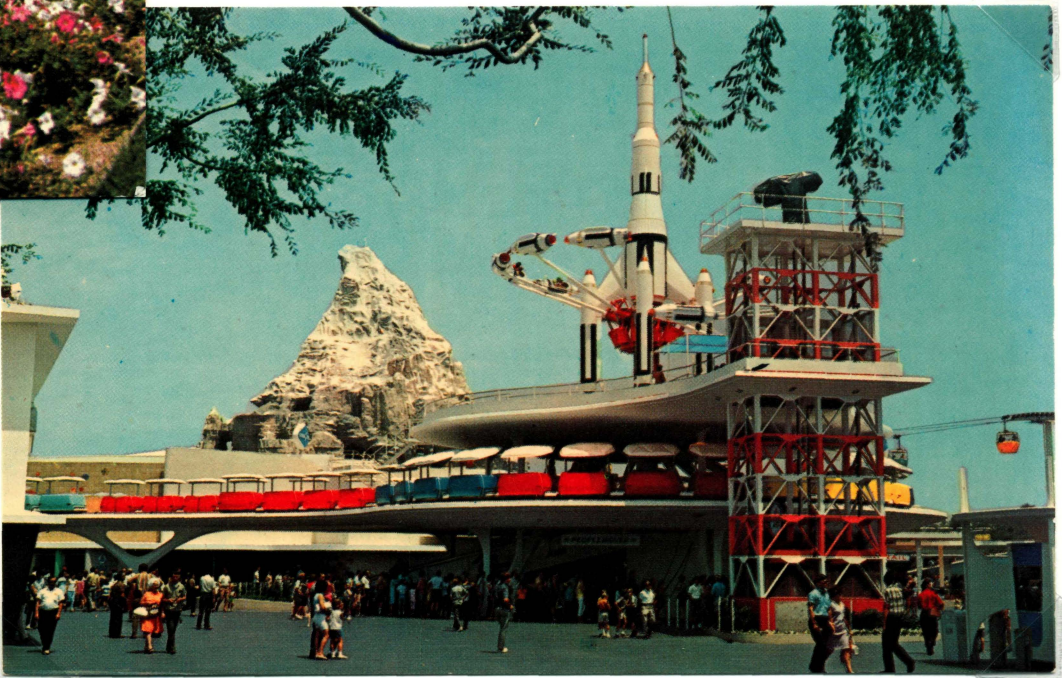

Mark Twain Steamboat

Tom Sawyer's Island

Swiss Family tree house

After a day at
Disneyland!

Gayle's Friend Mrs. Smith

The Rams-Saints Game
7:38 G 14th Sun. the 26th

Some of the 60,771

AT Univ.

A Watch on way to
L.A.

Greetings from Solvang

San Francisco at Night