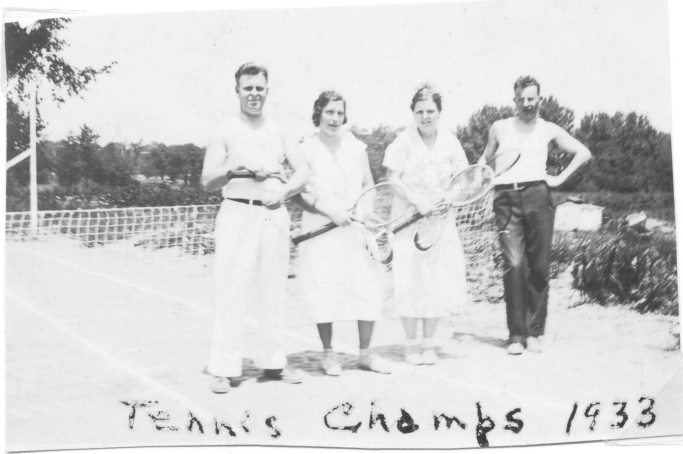

Erma + Shirley - 1933

Ruth and Toodles

1933 Don - Dave - Bill Hart Ruth Howard M Gene

OUR COTTAGE ON LAKE ERIC

Scene from Kitchen window

Grandpa and Grandma McCoy

Grandpa + Grandma Nicolls

Ada and MYRON McCrone

SE Nicolls Reunion Sun. Sept. 2 - 1934

Don + Pudge Meeds on 'Rocky-coaster'

Dave's Surprise Birthday Party

JULY 10 1935

names on back

Betty's Party - 1935

names under

Tennis Champs 1933

Dana + Rex Earl

Don Shirley Ruth

JANIE Nicolls

Mertha and Don in her sand box

JERRY Lee + Dick Tette

At Connick's in Brownsville - Pa.

Christmas 1935

Ruth + Billy Hart